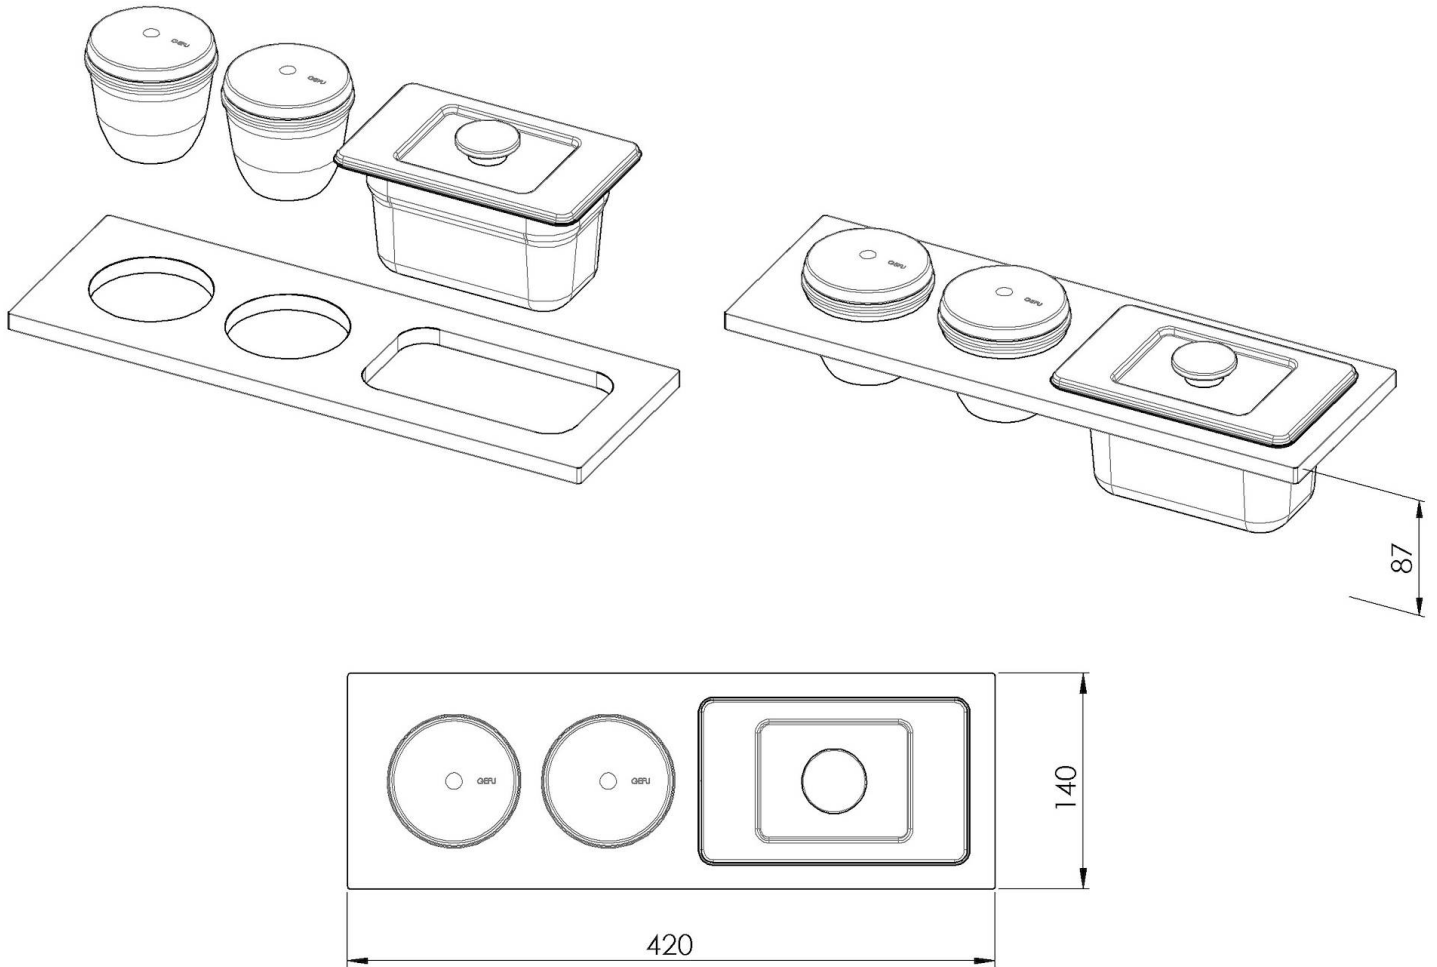

Kit "H"

2 terracotta bowls with stainless steel lid
Stainless steel bowl with lid

Equipped troughs accessories

Code: 8100 702

DETAILS

Equipped troughs accessories Multifunction kit

Type Standard

Dimensions 42 x 14 cm

Length 3 unit - Standard

Key to understanding the accessories The lengths of the channels and accessories are indicated in “units”; for the composition, the sum of the “units” of the accessories must be the same as the length in “units” of the channel.

TECHNICAL DATA

8100 702

1 x supporto black / 1 x black support
1 x vaschetta inox / 1 x stainless steel tray
2 x ciotola in terracotta con coperchio in acciaio inox e cucchiaino in legno / 2 x terracotta bowl with stainless steel lid and wooden spoon